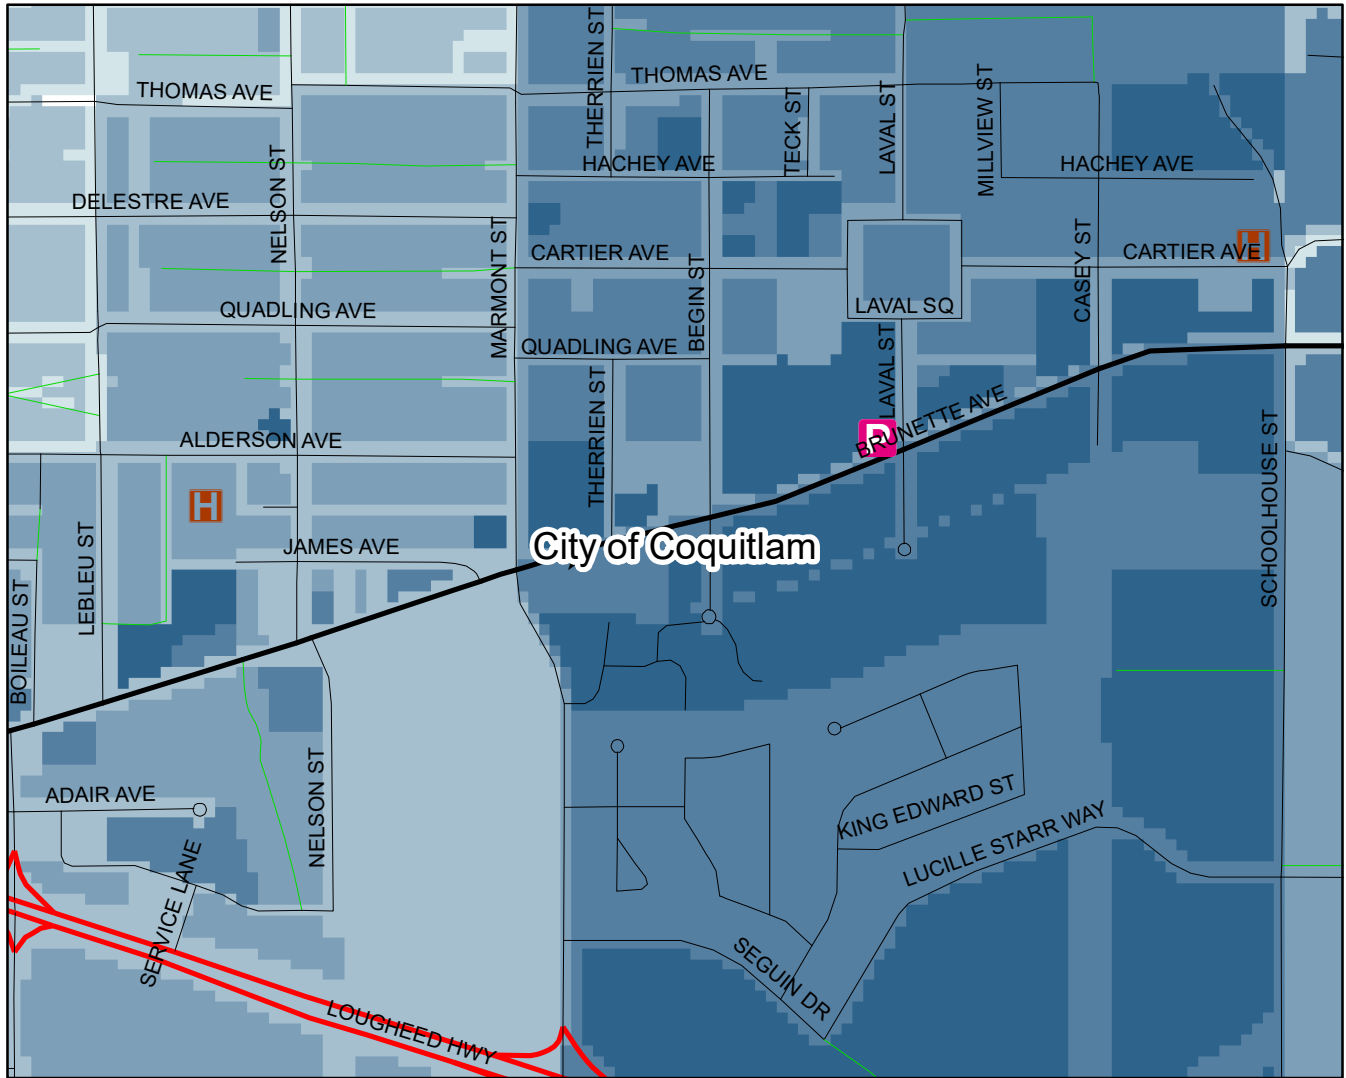

Proposed Car Share Parking Location in Coquitlam, B.C. (Brunette Ave and Laval St)

1:7,000

Data Source: Metro Vancouver Open Data Catalogue, Canadian Census Analyser (CHASS), Geography GDrive, Data BC, DMTI Spatial Inc.

Projection: : NAD 1983 UTM Zone 10N