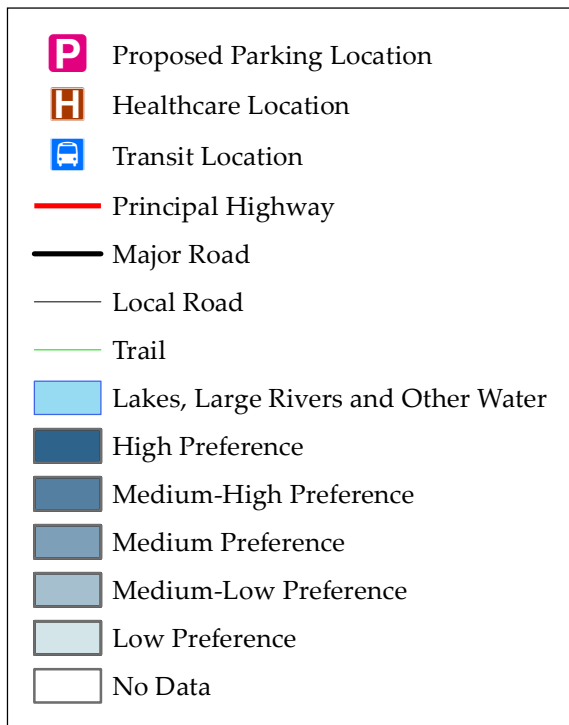

Proposed Car Share Parking Location in Coquitlam, B.C. (Brunette Ave and Laval St)

1:7,000

Data Source: Metro Vancouver Open Data Catalogue, Canadian Census Analyser (CHASS), Geography GDrive, Data BC, DMTI Spatial Inc.

Projection: : NAD 1983 UTM Zone 10N