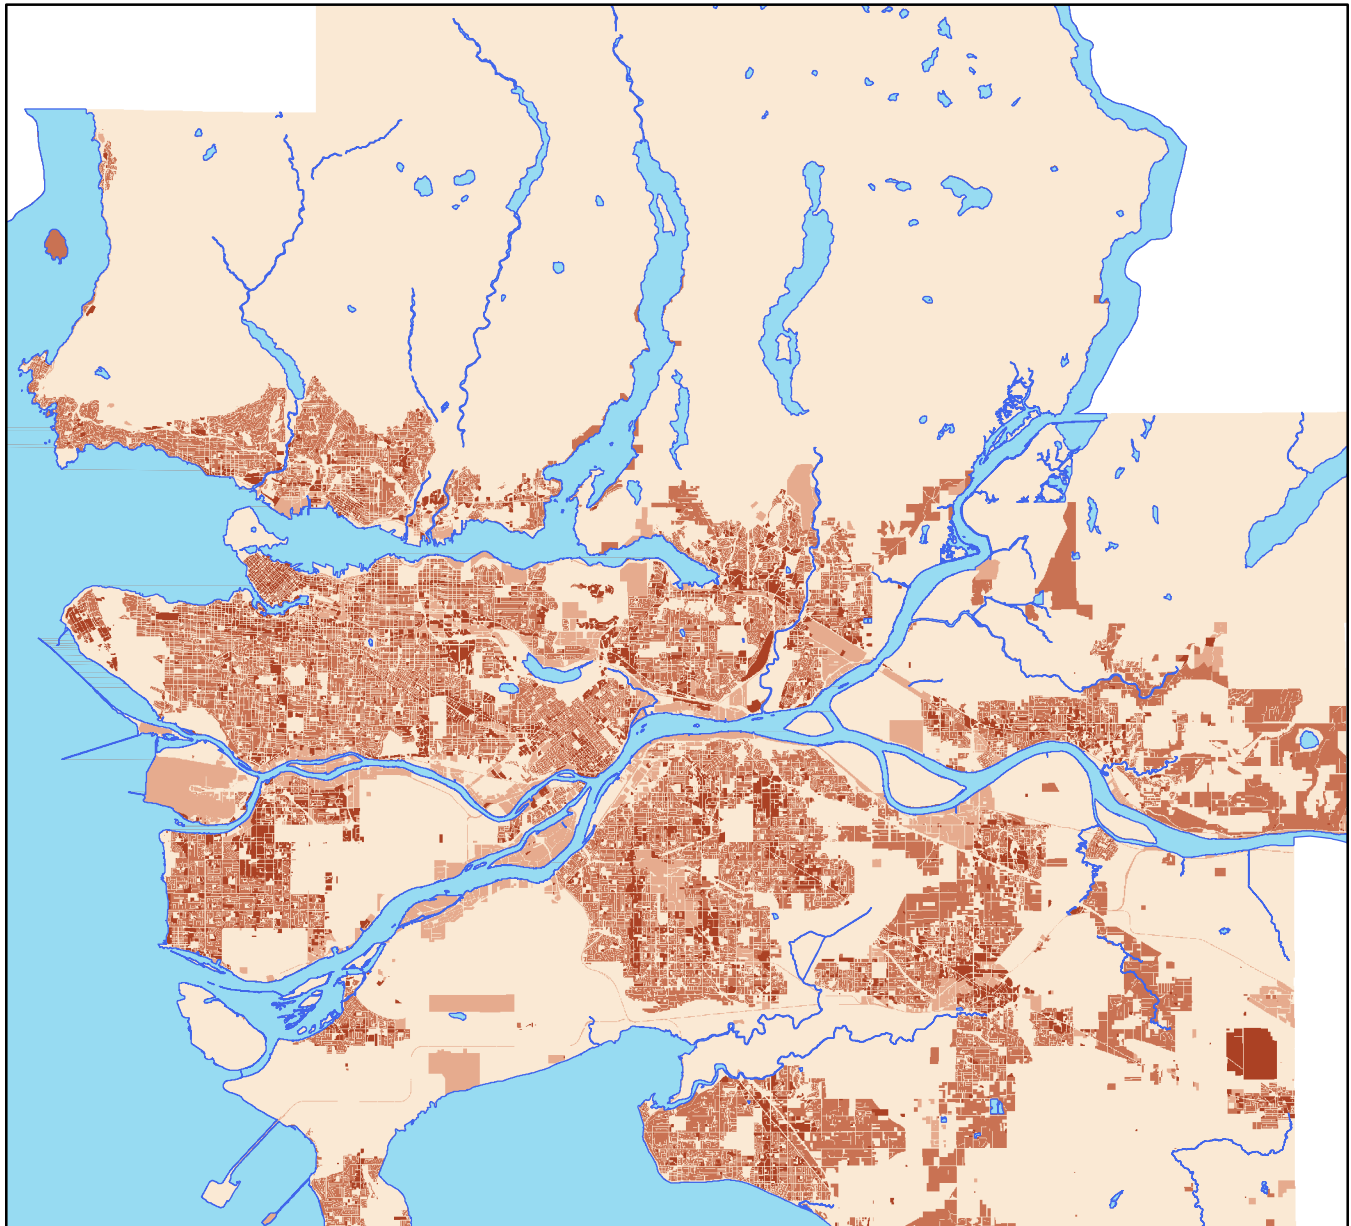

Normalized Land Use in Metro Vancouver

Data Source: Canadian Census Analyser (CHASS)

Projection: : NAD 1983 UTM Zone 10N