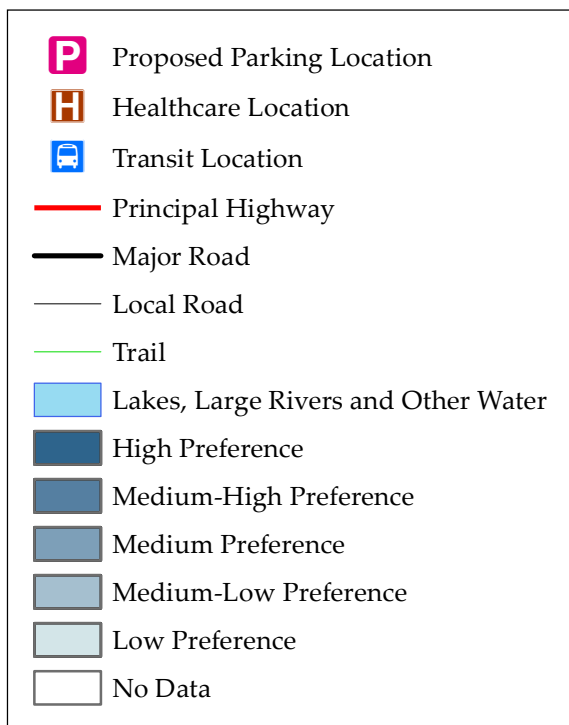

Proposed Car Share Parking Location in Surrey, B.C. (University Dr and 108 Ave)

1:8,000

Data Source: Metro Vancouver Open Data Catalogue, Canadian Census Analyser (CHASS), Geography GDrive, Data BC, DMTI Spatial Inc.