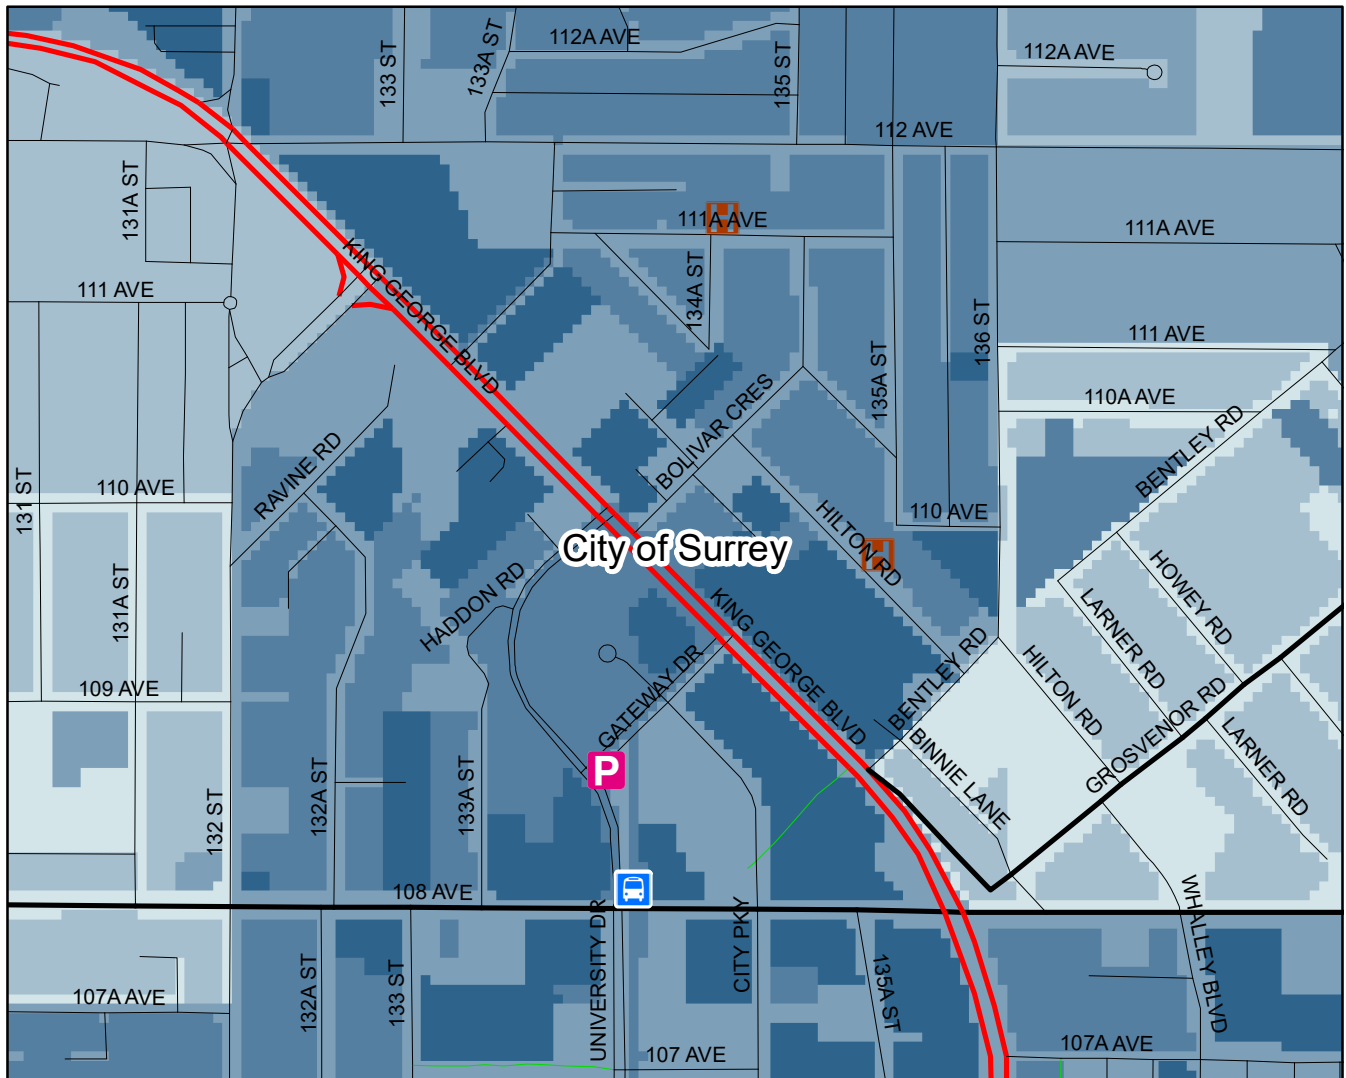

Proposed Car Share Parking Location in Surrey, B.C. (University Dr and 108 Ave)

1:8,000

Data Source: Metro Vancouver Open Data Catalogue, Canadian Census Analyser (CHASS), Geography GDrive, Data BC, DMTI Spatial Inc.