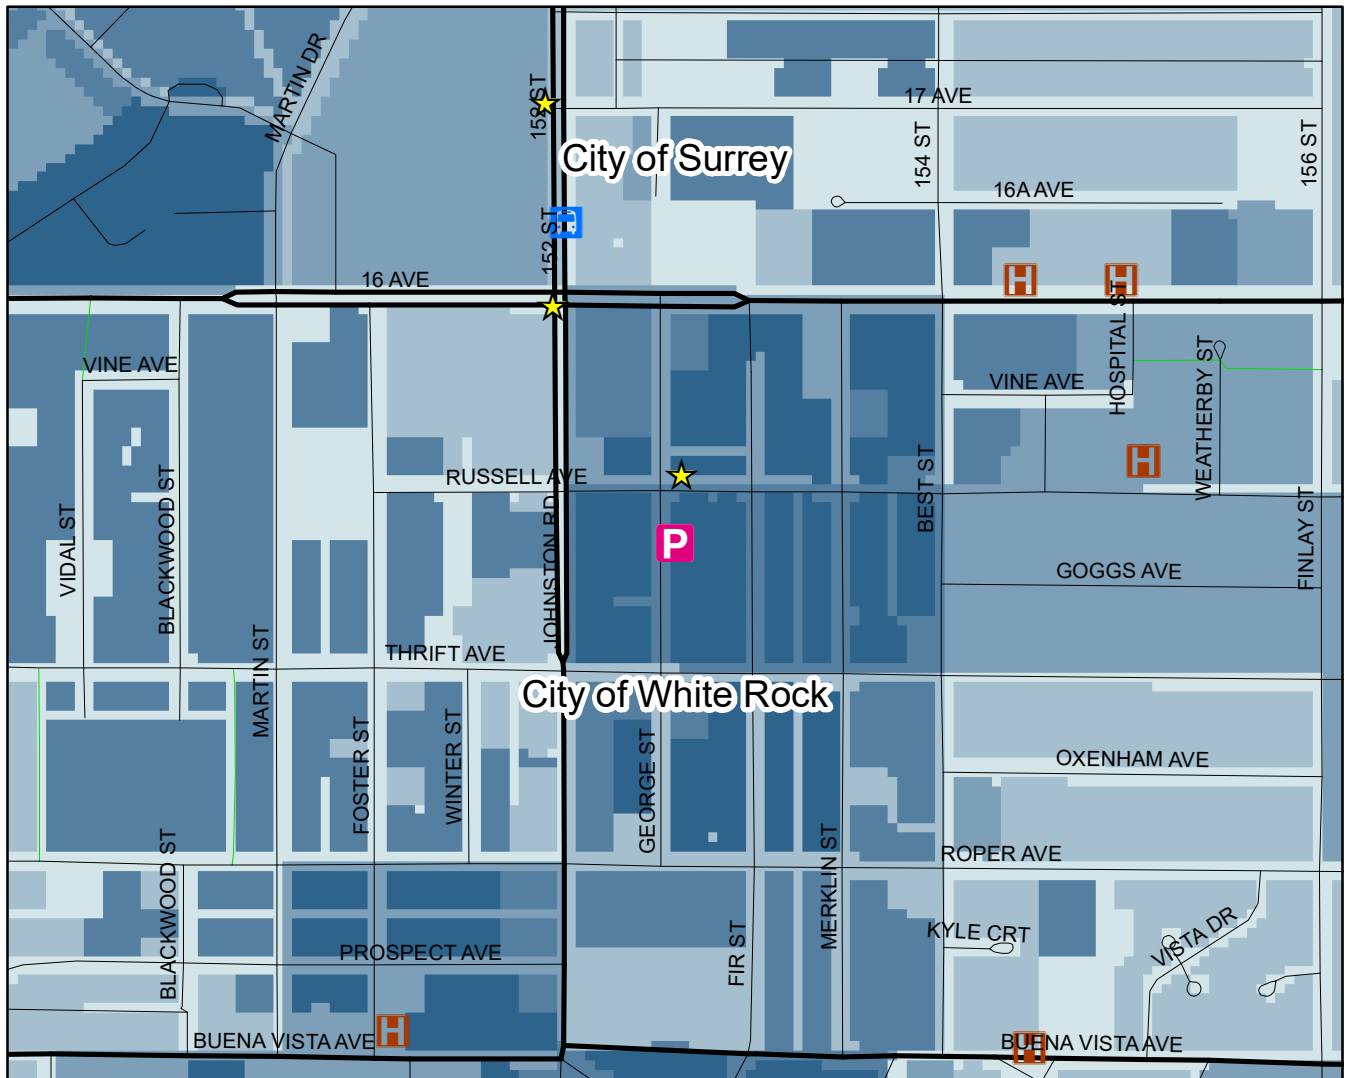

Proposed Car Share Parking Location in White Rock, B.C. (Russell Ave and George St)

1:8,000

Data Source: Metro Vancouver Open Data Catalogue, Canadian Census Analyser (CHASS), Geography GDrive, Data BC, DMTI Spatial Inc.