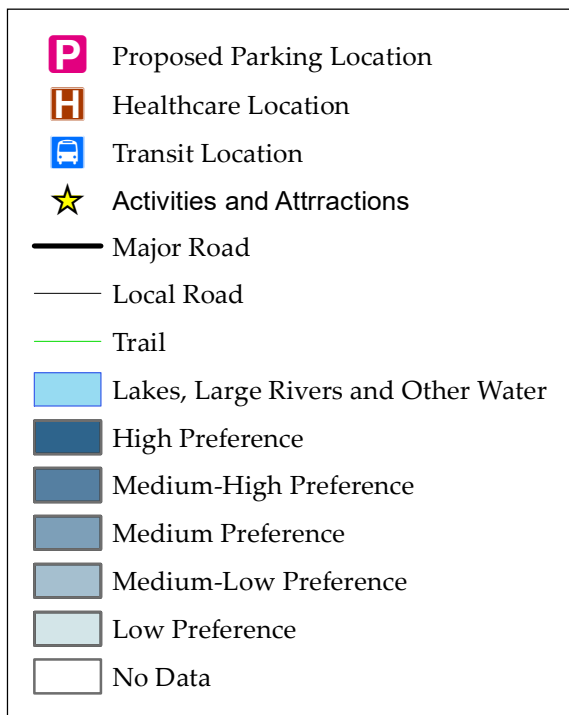

Proposed Car Share Parking Location in White Rock, B.C. (Russell Ave and George St)

1:8,000

Data Source: Metro Vancouver Open Data Catalogue, Canadian Census Analyser (CHASS), Geography GDrive, Data BC, DMTI Spatial Inc.

Projection: : NAD 1983 UTM Zone 10N