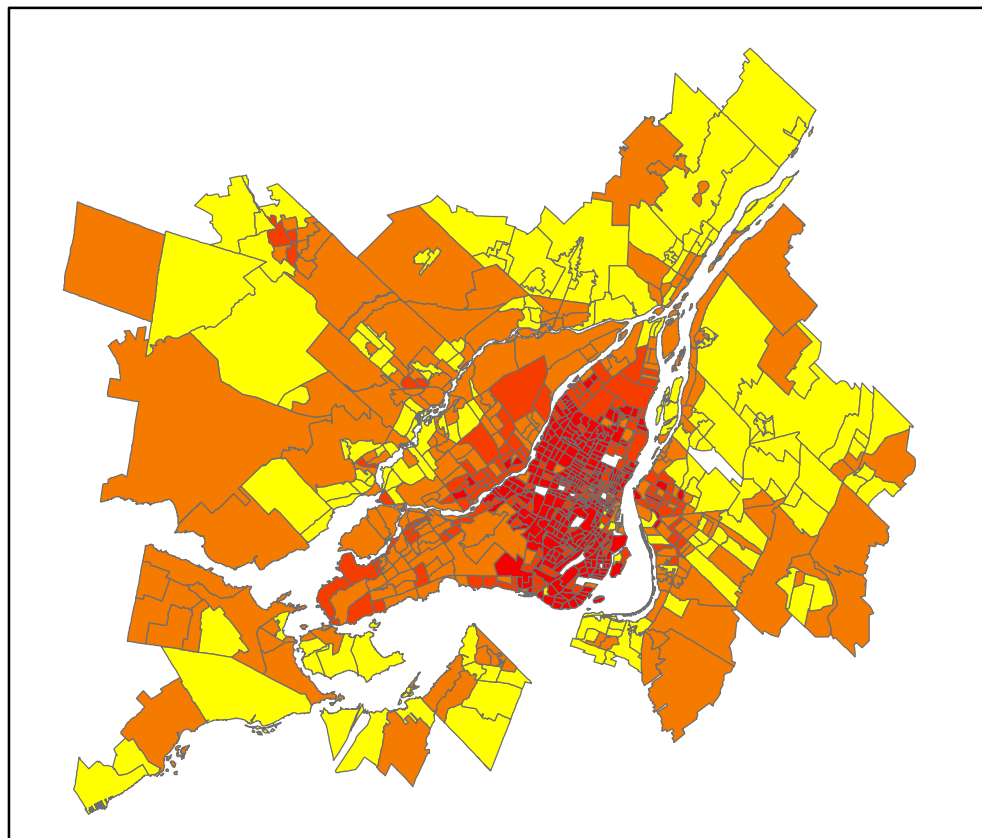

Compare Housing Affordability Map between Vancouver and Montreal

Classification Method : Manual Breaks

Legend

VanCT

shelter / inc

-  Affordable
-  Affordable
-  Moderately Unaffordable
-  Seriously Unaffordable
-  Severely Unaffordable

Legend

MontCT

shelter / inc

-  Affordable
-  Affordable
-  Moderately Unaffordable
-  Seriously Unaffordable
-  Severely unaffordable

0 5 10 20 30 40
Kilometers