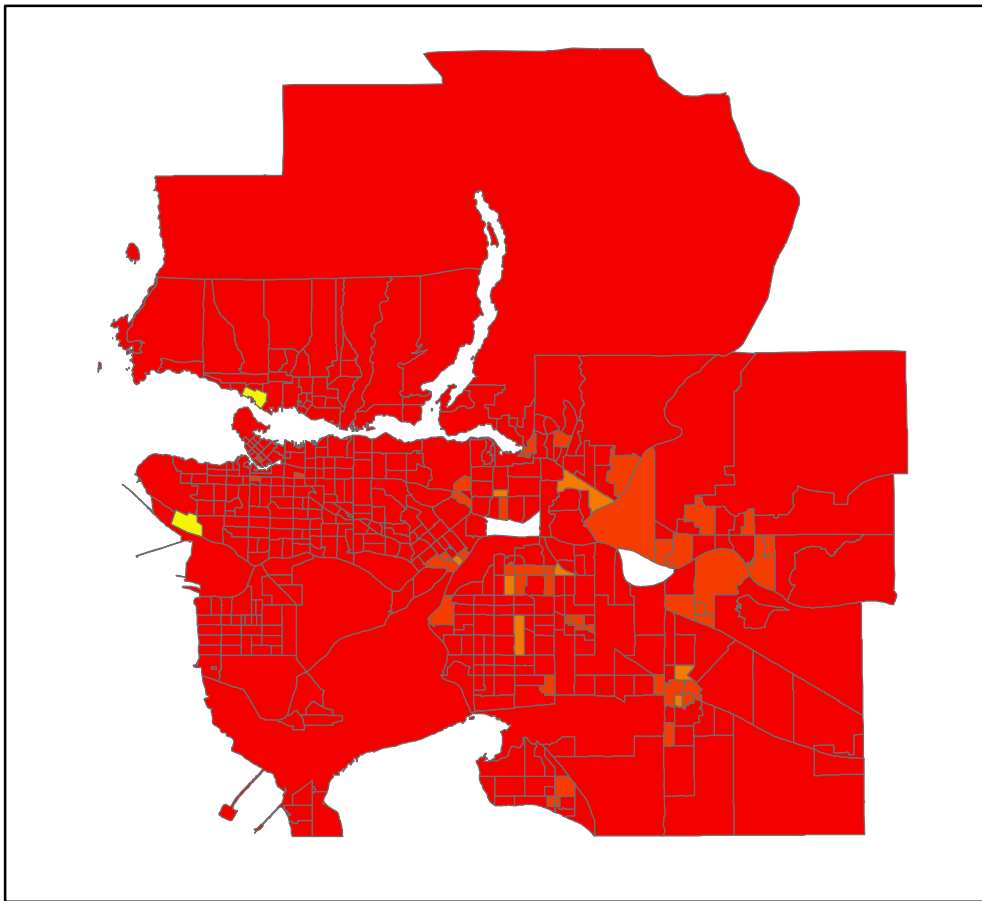

Compare Housing Affordability Map between Vancouver and Montreal

Classification Method : Manual Breaks

Legend

VanCT

shelter / inc

-  Affordable
-  Affordable
-  Moderately Unaffordable
-  Seriously Unaffordable
-  Severely Unaffordable

Legend

MontCT

shelter / inc

-  Affordable
-  Affordable
-  Moderately Unaffordable
-  Seriously Unaffordable
-  Severely unaffordable

0 5 10 20 30 40
Kilometers