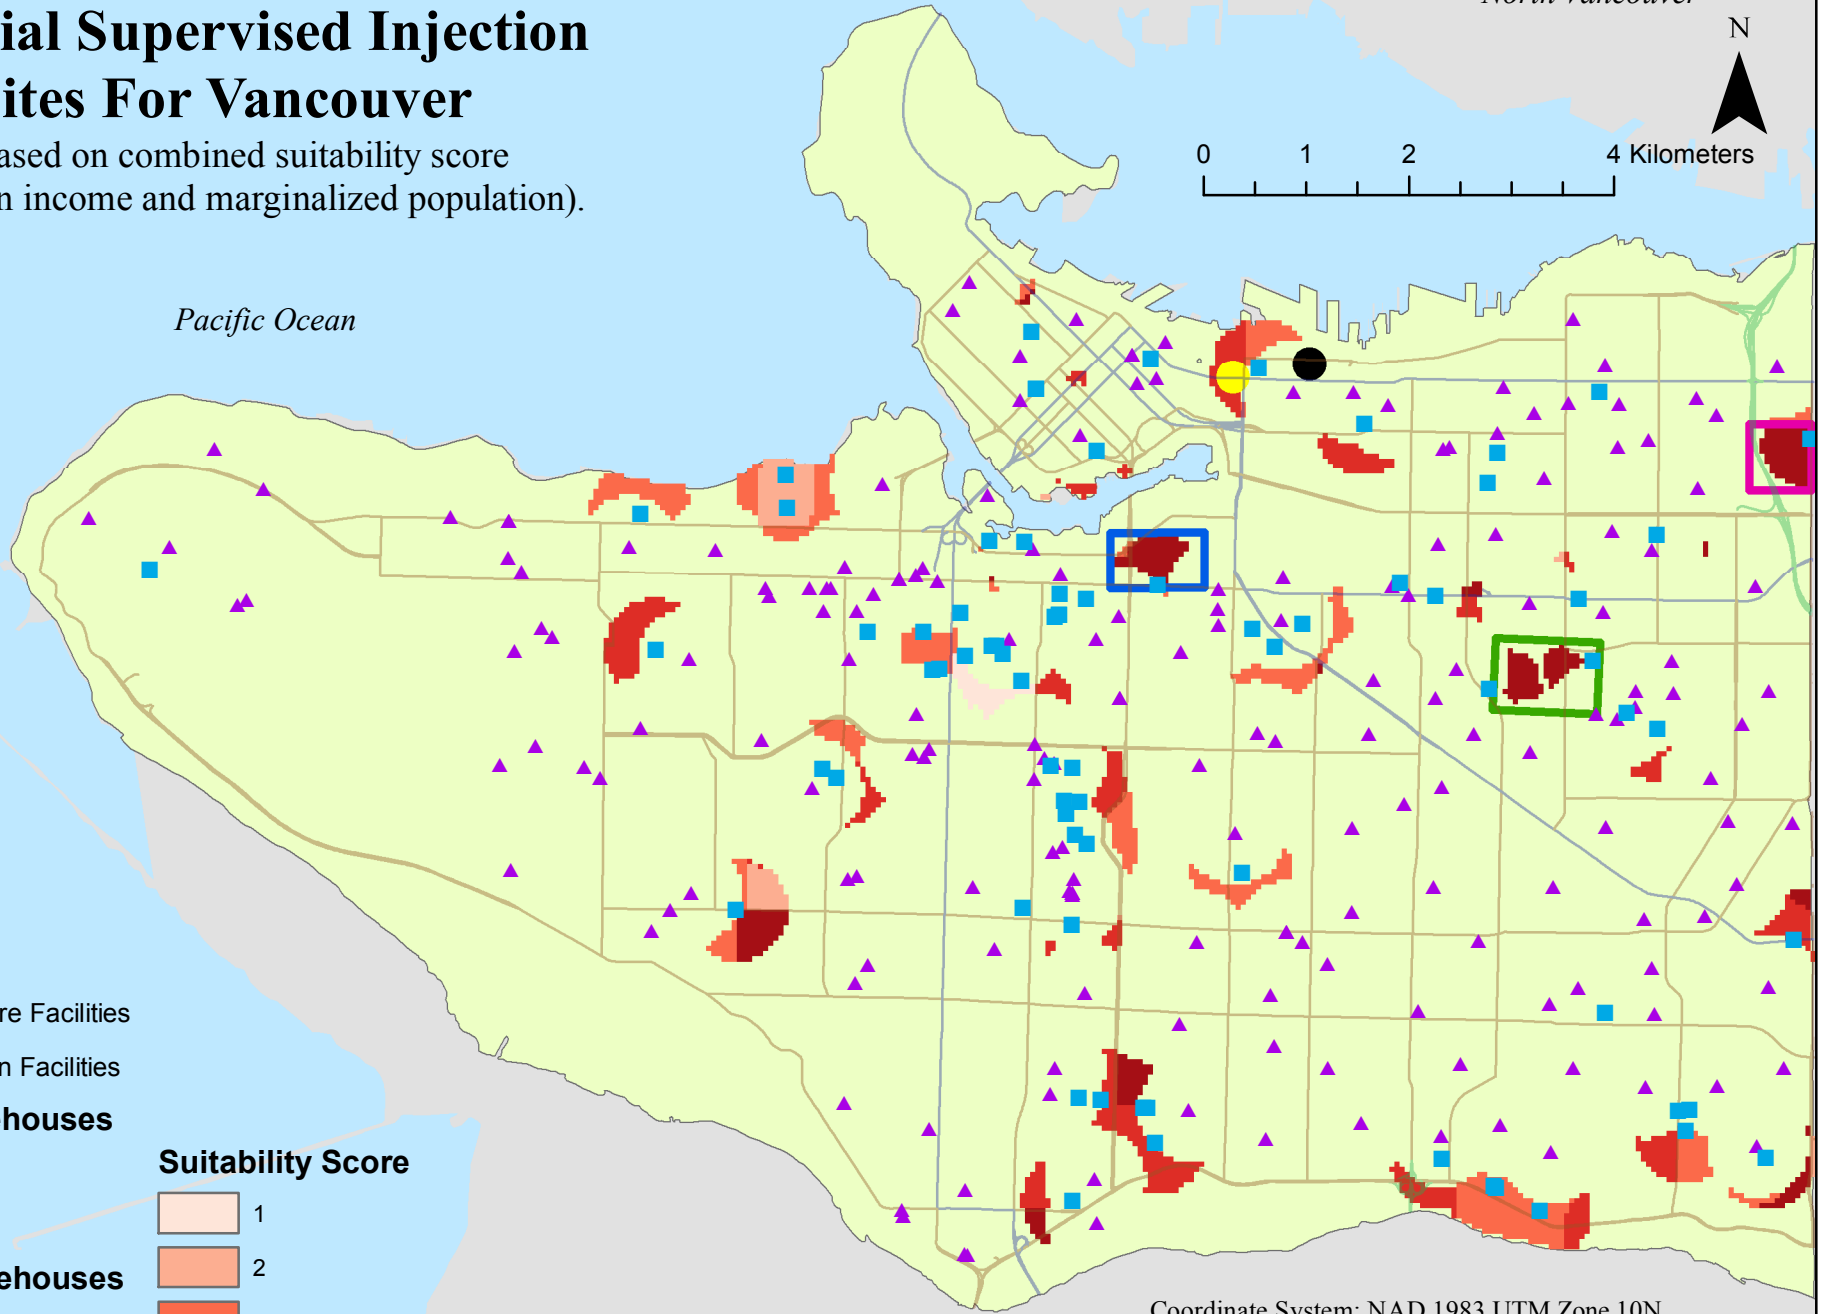

Potential Supervised Injection Sites For Vancouver

based on combined suitability score
(median income and marginalized population).

North Vancouver

N

Pacific Ocean

Legend

- Healthcare Facilities
- ▲ Education Facilities

Existing Safehouses

- Insite
- Powell

Potential Safehouses

- Site A
- Site B
- Site C

Suitability Score

- 1
- 2
- 3
- 4
- 5

Richmond Hsien Vin Yong (Kevin)-13819157
Rebecca Bradley - 24060162
Cheng Yee Seah - 46549135

Coordinate System: NAD 1983 UTM Zone 10N
Projection: Universal Transverse Mercator
Datum: North American 1983
Units: Meters
Source: CHASS & UBC Department of Geography