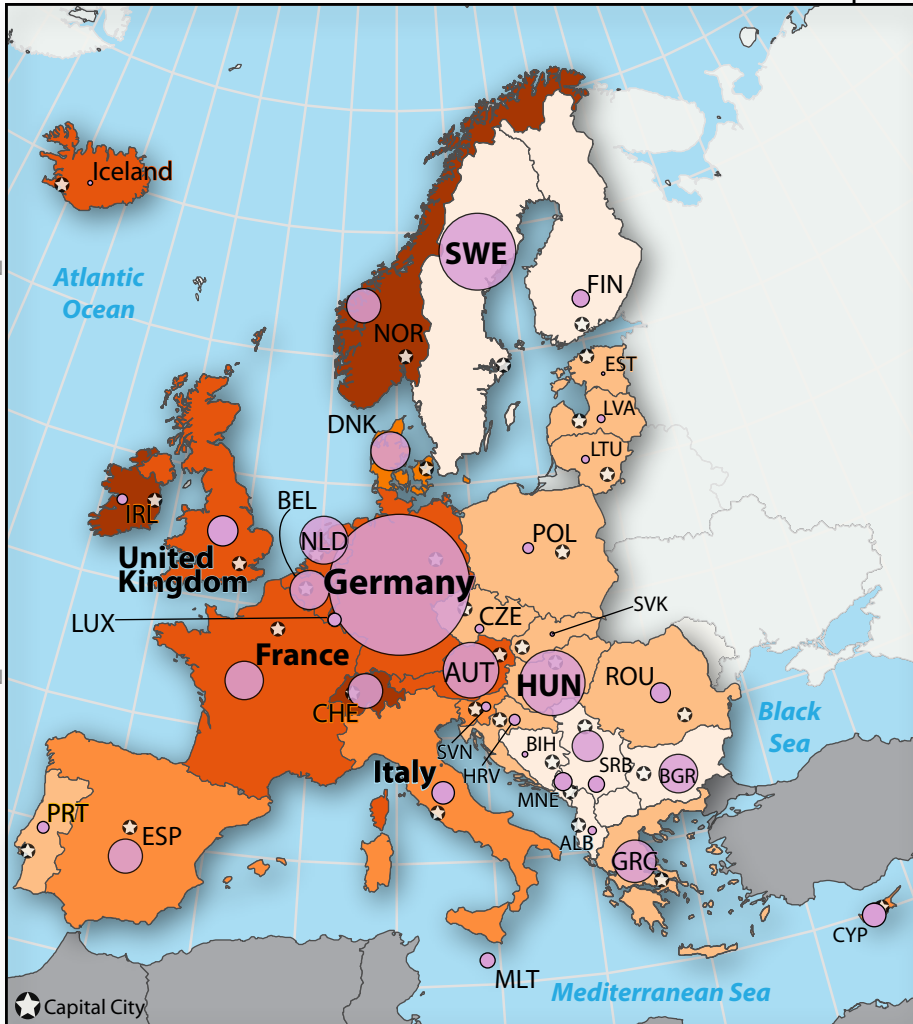

Where do Syrian Refugees Go?

Syrian asylum seekers in Europe and refugees in Syria regional countries

as compared with GDP per capita

Gross Domestic Product per Capita by Country, 2016 (US\$)

- 2,892 - 9,522
- 9,522 - 19,838
- 19,838 - 30,661
- 30,661 - 59,764
- 59,764 - 100,738

Data categorized by natural breaks (Jenks optimization algorithm)

No. of Syrian Asylum Seekers and Refugees, 2017

*Proportional Circles are sized to the exponent of 0.4

Definitions: UNHCR, n.d.
Refugees are people fleeing conflict or persecution.
Asylum-seeker is someone whose request for sanctuary has yet to be processed.

Hsien Vin Yong, 13819157
Lab Section L2C, Geography 372
March 17th, 2018

Coordinate System: Europe Albers
Equal Area Conic
Projection: Albers
Datum: D_European_1950
Units: Meter

Data Source: UNHCR (The UN Refugee Agency),
World Bank via World Development Indicators,
GeoTech and UBC Geography